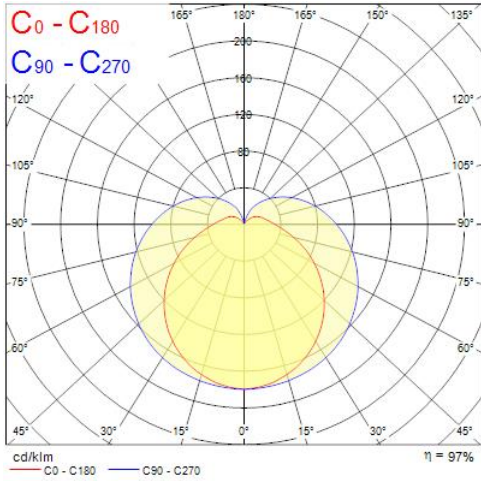

Photometry

Technical drawings