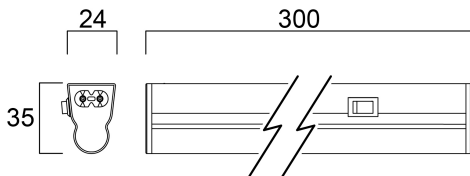

Data table

GENERAL DATA

Product name	LED PIPE L300 NW
Technology	LED
Housing	PC Polycarbonate