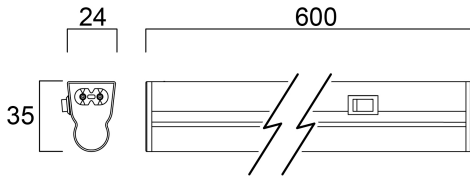

Data table

GENERAL DATA

Product name	LED PIPE L600 NW
Technology	LED
Housing	PC Polycarbonate