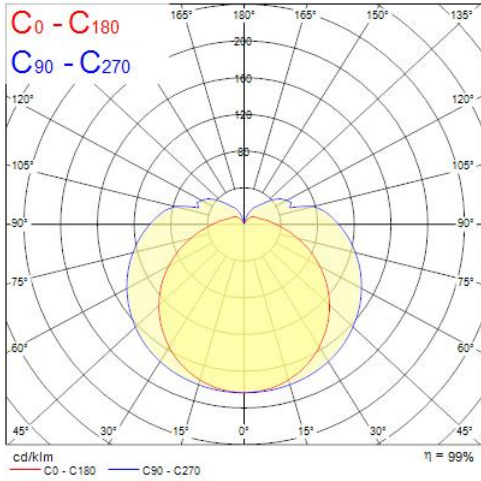

### Features

- LED T5 replacement batten, seamless linking (up to 10M), ideal for direct lighting such as under cabinet or in kitchens, 120 degree beam angle, includes switch, includes 0.30m stripped cable, white polycarbonate body, includes standard and tilting brackets

### Product Overview

Light colour	Neutral White
ETIM Class	EC000109
Luminaire efficacy (lm/W)	111
Product name	LED PIPE L600 NW
IP rating	IP20
Photobiological Risk Group	RG0
Product EAN number	5410288513676
Technology	LED
Total power consumption (W)	6.5
Colour temperature (K)	4000
IK rating	IK03
Electrical protection	Class II
Fixture luminous flux (lm)	720
Dimmable	N
CRI (Ra)	80
Housing colour	White
Housing	PC Polycarbonate
General application	Residential & Consumer, Retail

## Photometry

## OPTICAL DATA

Fixture luminous flux (lm)	720
Luminaire efficacy (lm/W)	111
Colour temperature (K)	4000
Light colour	Neutral White
CRI (Ra)	80
Photobiological Risk Group	RG0