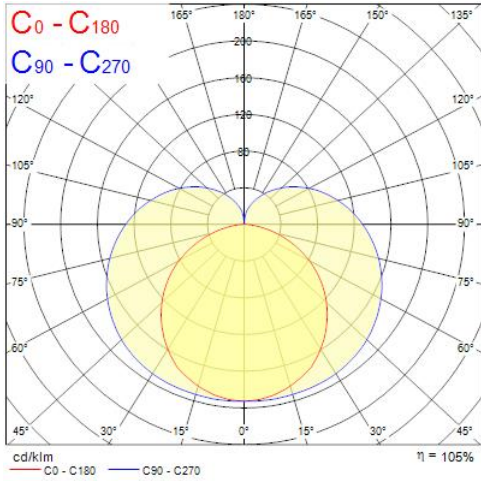

Photometry

Technical drawings