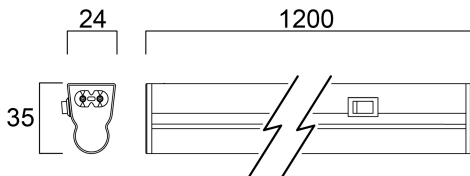

Data table

GENERAL DATA

Product name	LED PIPE L1200 NW
Technology	LED
Housing	PC Polycarbonate