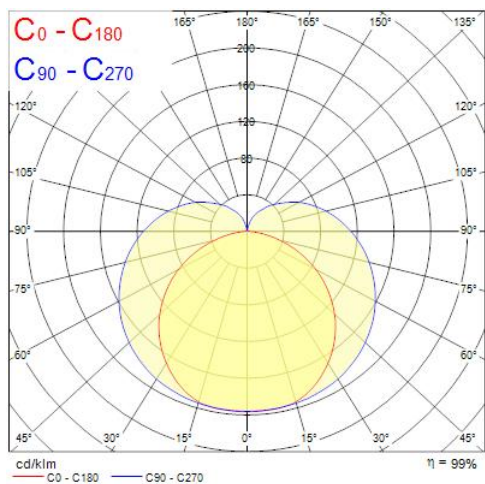

Photometry

Technical drawings