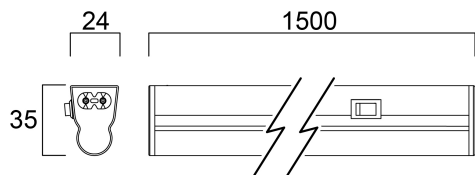

Data table

GENERAL DATA

Product name	LED PIPE L1500 NW
Technology	LED
Housing	PC Polycarbonate