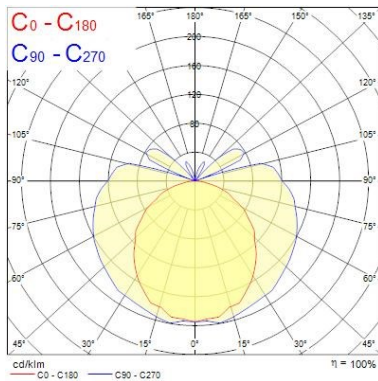

SylMirror Slim/Flute

SYLMIRROR LED FLUTE IP44 NW
0043210

Packaging

Single packaging type	Carton
Product EAN number	5410288432106
Packaging single length / height (cm)	41.0
Packaging single width (cm)	13.0
Packaging single depth (cm)	6.5
DUN14 (outer)	15410288432103
Units per outer package	6
Packaging outer length / height (cm)	43.0
Packaging outer width (cm)	41.0
Packaging outer depth (cm)	15.5

Safety data

Optimal operating condition (°C)	-10-45

PHOTOMETRY

TECHNICAL DRAWINGS